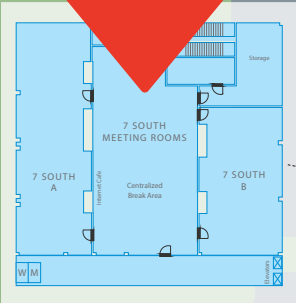

**CHECK-IN
HERE**